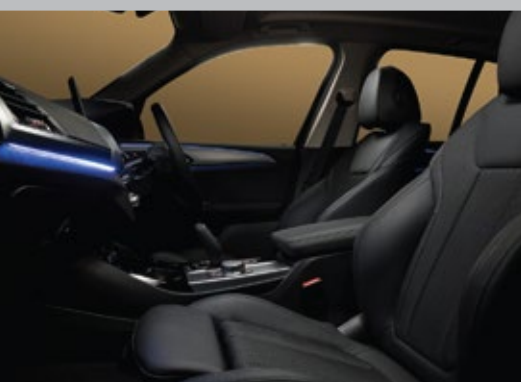

- Adjustable rear seat backrest with 40:20:40 split folding
- Acoustic glazing
- Floor mats in velour

Technology.

- 8-Speed Steptronic transmission
- BMW Display Key
- Comfort access system incl. contactless opening and closing of the tailgate
- Automatic Operation of Tailgate
- Variable sport steering
- Dynamic Cruise Control
- BMW Icon Adaptive LED Headlights with BMW Selective Beam
- LED Fog lights
- Electromechanical Parking Brake
- Servotronic
- Exterior mirror and Interior rear-view mirror with automatic anti-dazzle function
- Park Distance Control (PDC) front and rear
- Rain sensor and Automatic Driving lights control

Information, communication and entertainment.

- BMW Navigation System Professional, DVD drive, 10.25" touch display, 20 GB hard drive, iDrive Touch Controller, DVD drive
- BMW Gesture control
- Instrument display with high-resolution 8.8" colour display
- BMW Apps
- Hands-free facility with USB interface incl. Bluetooth, AUX-IN connection, Wireless telephony, audio streaming connection, Voice control
- BMW HiFi loudspeaker system, 12 speakers, 205 W

Issued on April 2019.

Please refer to this insert for local market specifications.

Sport seats for driver and front passenger, adjustment electrical with memory